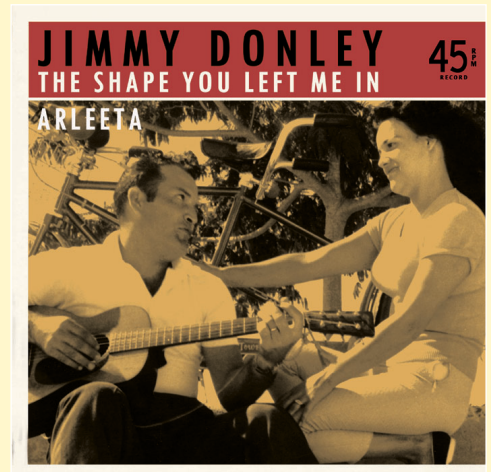

### Jimmy Breedlove

Jimmy Breedlove sings Rock 'n' Roll

Vinyl-LP • 12 tracks

BFX 15327

LABEL  
CATALOG #  
PRICE-CODE  
EAN-CODE

Bear Family Productions  
BLE 008  
BFSP

5 397102 000089

FORMAT

7" **VINYL** single in picture sleeve  
**Limited Edition • 500 numbered copies**

GENRE

**Direct Metal Mastering**  
Country / Rockabilly / Swamp Pop

## LIMITED EDITION

Our 45 RPM series covers the rarest of the rare with the aim of filling the serious gaps in your collection. Carefully selected by our knowledgeable staff from the deepest vaults, our 45s sometimes feature previously unused songs ... and sometimes songs making their first appearance on vinyl!