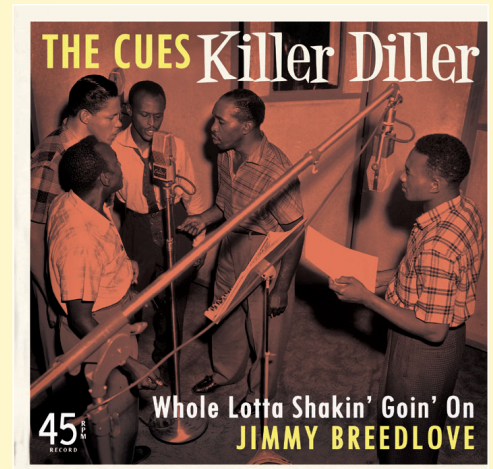

# BEAR FAMILY RECORDS

TEL +49(0)4748 - 82 16 16 • FAX +49(0)4748 - 82 16 20 • E-MAIL b2b@bear-family.de

**ARTIST** The Cues  
**TITLE** A: Killer Diller  
**ARTIST** Jimmy Breedlove  
**TITLE** B: Whole Lotta Shakin' Goin' On  
**LABEL** Bear Family Productions  
**CATALOG #** BLE 007  
**PRICE-CODE** BFSP  
**EAN-CODE**

5 397102 000072

**FORMAT** 7" VINYL single in picture sleeve • **Limited Edition**  
**500 numbered copies • Direct Metal Mastering**

**GENRE** Rock'n'Roll / R&B

## LIMITED EDITION

Our 45 RPM series covers the rarest of the rare with the aim of filling the serious gaps in your collection. Carefully selected by our knowledgeable staff from the deepest vaults, our 45s sometimes feature previously unused songs ... and sometimes songs making their first appearance on vinyl!

### The Cues & Jimmy Breedlove

New York R&B at its finest! The Cues were on many records, usually singing background but very occasionally singing their own songs. *Killer Diller* was recorded in 1956 but didn't see light-of-day until BEAR FAMILY issued it on LP in 1988. The Cues' lead singer, Jimmy Breedlove, made an ungodly rare LP for RCA CAMDEN in 1958 – reissued by BEAR FAMILY thirty years later, that included his master-blasted version of Big Maybelle's *Whole Lotta Shakin' Goin' On*... and note that he rocks up Maybelle's version, not Jerry Lee Lewis's!